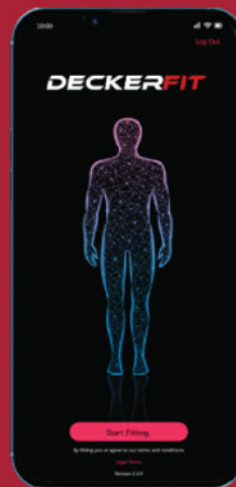

DECKERFIT

FULLY CUSTOMIZED FOR YOUR TEAM BY YOU!

1

CHOOSE
YOUR
PACKAGE

2

DESIGN
YOUR
LOOK

3

FIT
WITH THE
APP