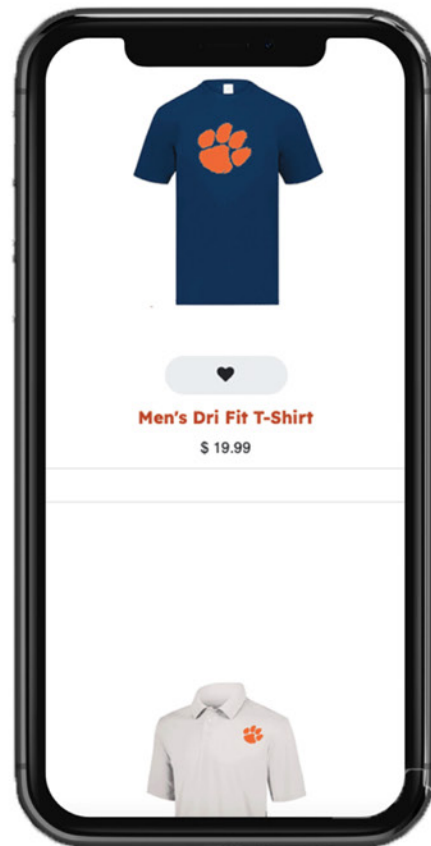

PRO SHOP

Attention all sports fans! Are you looking for the perfect way to show off your team spirit and save money at the same time? Look no further! Our fan store has everything you need to support your team, and we're currently offering a 10% rebate to the team with no minimum purchase required. That's right - just shop at our store and you'll receive a rebate on your purchase, no matter how much you spend.

Our store is open 24/7, 365 days a year, so you can shop for your favorite team gear anytime, day or night. We have a wide selection of jerseys, shorts, stickers, and jackets to choose from, and with a wide selection for men, women, and children, you're sure to find something for every person in the family. So why wait? Scan the QR code below to get started today, show off your team pride, and get a rebate on your purchase. It's the perfect way to support your team and save money at the same time!

EARN 10% BACK!

**NO MINIMUM
365 DAYS, 24/7**

LEARN MORE