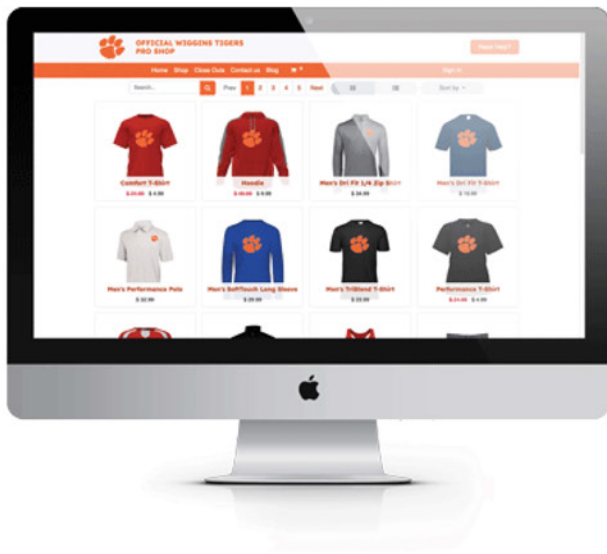

PRO SHOP

Attention all sports fans! Are you looking for the perfect way to show off your team spirit and save money at the same time? Look no further! Our fan store has everything you need to support your team, and we're currently offering a 10% rebate to the team with no minimum purchase required. That's right - just shop at our store and you'll receive a rebate on your purchase, no matter how much you spend.

Our store is open 24/7, 365 days a year, so you can shop for your favorite team gear anytime, day or night. We have a wide selection of jerseys, shorts, stickers, and jackets to choose from, and with a wide selection for men, women, and children, you're sure to find something for every person in the family. So why wait? Scan the QR code below to get started today, show off your team pride, and get a rebate on your purchase. It's the perfect way to support your team and save money at the same time!

EARN 10% BACK!

**NO MINIMUM
365 DAYS, 24/7**

LEARN MORE