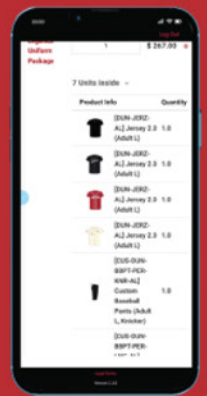

4

ORDER
YOUR
UNIFORMS