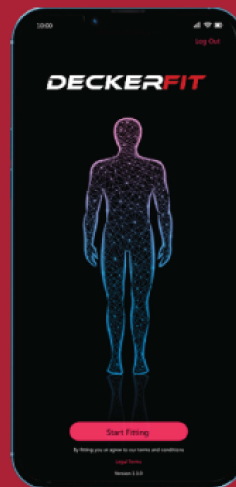

DECKERFIT

FULLY CUSTOMIZED FOR YOUR TEAM BY YOU!

1

CHOOSE
YOUR
PACKAGE

2

DESIGN
YOUR
LOOK

3

FIT
WITH THE
APP