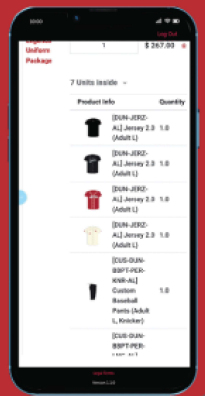

4

ORDER
YOUR
UNIFORMS