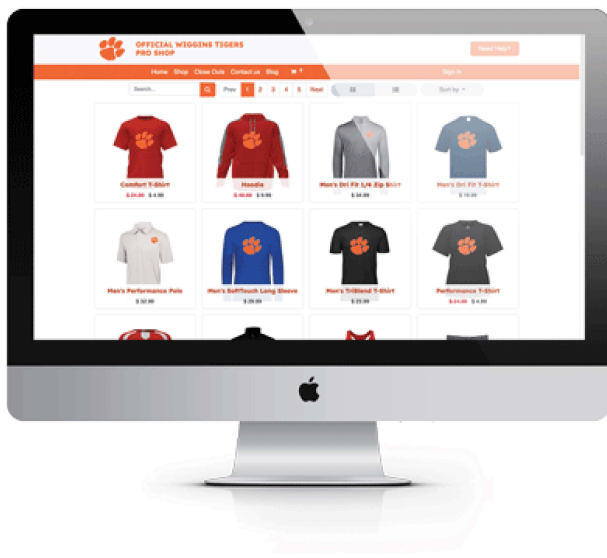

PRO SHOP

Attention all sports fans! Are you looking for the perfect way to show off your team spirit and save money at the same time? Look no further! Our fan store has everything you need to support your team, and we're currently offering a 10% rebate to the team with no minimum purchase required. That's right - just shop at our store and you'll receive a rebate on your purchase, no matter how much you spend.

Our store is open 24/7, 365 days a year, so you can shop for your favorite team gear anytime, day or night. We have a wide selection of jerseys, shorts, stickers, and jackets to choose from, and with a wide selection for men, women, and children, you're sure to find something for every person in the family. So why wait? Scan the QR code below to get started today, show off your team pride, and get a rebate on your purchase. It's the perfect way to support your team and save money at the same time!

EARN 10% BACK!

**NO MINIMUM
365 DAYS, 24/7**

LEARN MORE