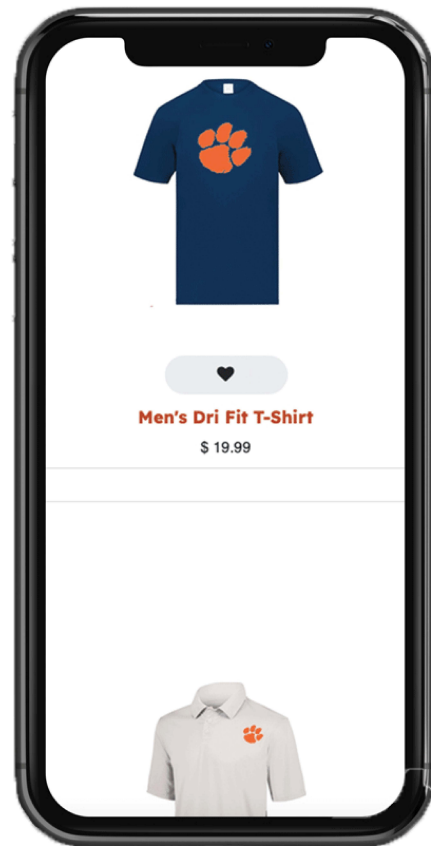

PRO SHOP

Attention all sports fans! Are you looking for the perfect way to show off your team spirit and save money at the same time? Look no further! Our fan store has everything you need to support your team, and we're currently offering a 10% rebate to the team with no minimum purchase required. That's right - just shop at our store and you'll receive a rebate on your purchase, no matter how much you spend.

Our store is open 24/7, 365 days a year, so you can shop for your favorite team gear anytime, day or night. We have a wide selection of jerseys, shorts, stickers, and jackets to choose from, and with a wide selection for men, women, and children, you're sure to find something for every person in the family. So why wait? Scan the QR code below to get started today, show off your team pride, and get a rebate on your purchase. It's the perfect way to support your team and save money at the same time!

EARN 10% BACK!

**NO MINIMUM
365 DAYS, 24/7**

LEARN MORE